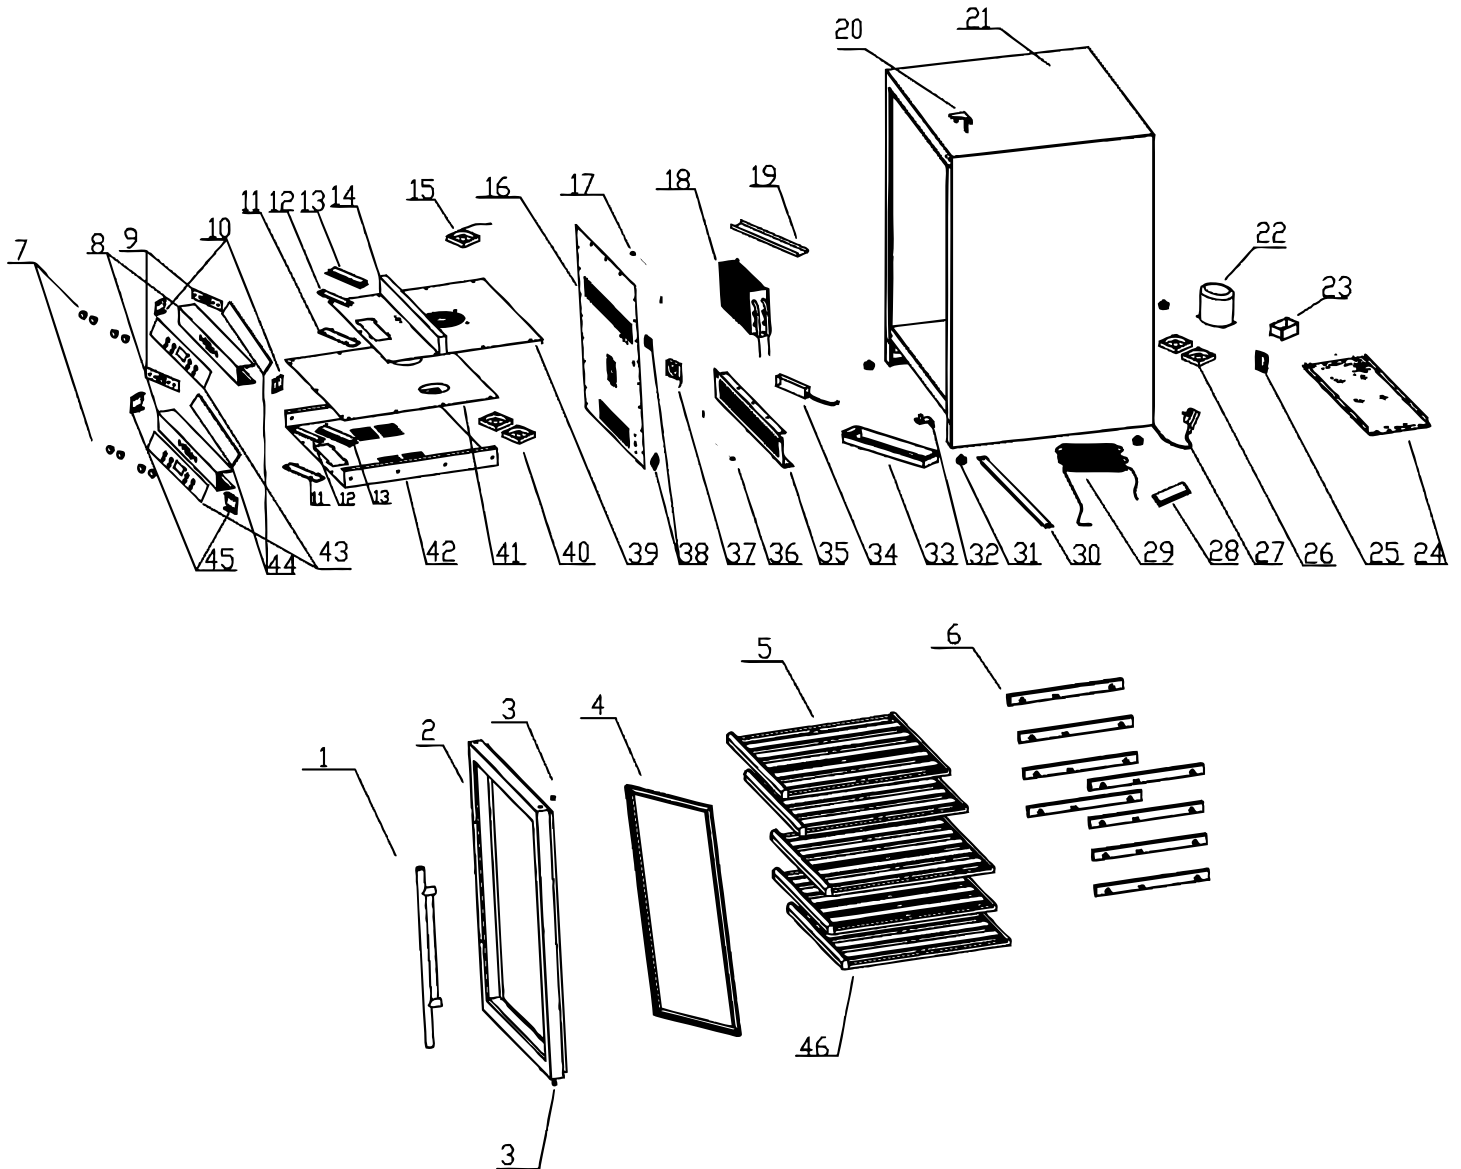

Parts Breakdown

Model WC-CN-0040-D 45260

Parts Breakdown

Model WC-CN-0040-D 45260

Item No.	Description	Position	Item No.	Description	Position	Item No.	Description	Position
79714	Handle Stainless Steel for 45260	1	79730	Up-Sensor for 45260	17	79711	Watershed Plate for 45260	33
79715	Door Assemble Stainless Steel Door for 45260	2	79731	Evaporator for 45260	18	79698	Heating Wire for 45260	34
79712	Shaft Sleeve for 45260	3	79732	Sealing PVC for 45260	19	79748	Front Grill - Stainless Steel for 45260	35
79717	Door Gasket (Stainless Steel Door) for 45260	4	AM672	Upper Hinger for 45260	20	79749	Down Sensor for 45260	36
79718	Upper Wood Shelf for 45260	5	79734	Casing for 45260	21	79701	8025 Fan for 45260	37
79719	Sliding Trace-Left for 45260	6	79735	Compressor for 45260	22	79700	Sensor Cap for 45260	38
AM670	Sliding Trace-Right for 45260	6	AM673	Water Tray for 45260	23	79752	Top Ventilation Board for 45260	39
79674	Control Box for 45260	8	79737	Compressor Support Plate for 45260	24	AM666	8025 Fan for 45260	40
79675	Display PCB for 45260	9	79692	Hidden Line Box for 45260	25	79754	Up Cover (Mid.Board) for 45260	41
79676	Electric Box Support Left for 45260	10	AM674	8025 Fan-2 for 45260	26	79755	Bottom Cover (Mid.Board) for 45260	42
68729	Right Support Frame of Upper Electric Box for 45260	10	79694	Power Supply Cord for 45260	27	79710	Control Panel Sticker Silver for 45260	43
79725	Upper Zone LED Light Strip-Blue for 45260	12	79689	Electric Board for 45260	28	79708	Fixation Electrical Box (Down) for 45260	45
AM671	Lower Zone LED Light Strip-Blue for 45260	12	79742	Condenser for 45260	29	79759	Bottom Wood Shelf for 45260	46
79703	Sealing (Froming) for 45260	14	79743	Bottom Reinforcing Bar for 45260	30	79760	Carton for 45260	47
79728	Fan-1 for 45260	15	AM675	Foot for 45260	31	AM676	Upper Zone LED Light Strip-White for 45260	48
79729	Back Ventilation Board for 45260	16	79745	Down Hinger+Front Foot for 45260	32	AM677	Lower Zone LED Light Strip-White for 45260	49